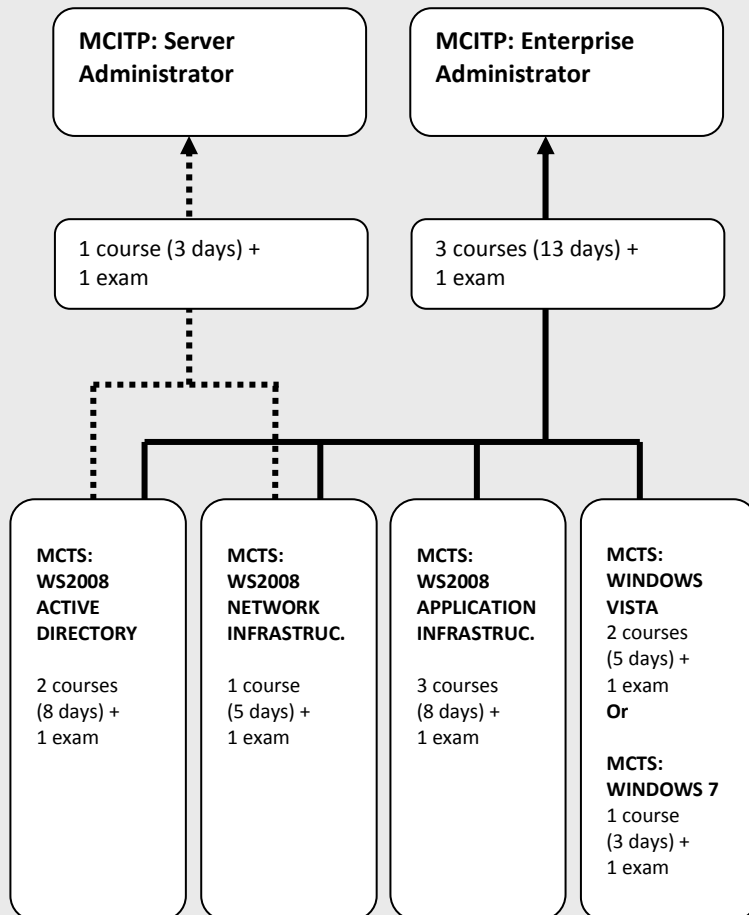

Microsoft® Windows Server® 2008

MCTS: Windows Server 2008 | Active Directory | Network Infrastructure | Applications Infrastructure |

MCITP: Windows Server 2008 | Server Administrator | Enterprise Administrator |

Windows Server 2008 is generating demand all over the world for skilled IT professionals who can support this new Windows Server operating system. IDC, a global analyst firm, estimates that there will be more than 3.5 million deployments of Windows Server 2008 in its first year (IDC, 2007). Make sure that hiring managers and project leads notice you—with a Microsoft Certification. Combined with hands-on experience, certification is an excellent way to demonstrate your understanding of new features—new Web tools, virtualization technologies, security enhancements, and management utilities—and inspire confidence in your readiness to evaluate, design, maintain, and troubleshoot Windows Server 2008.

MCTS: Windows Server 2008 Network Infrastructure, Configuration

MCTS: Windows Server 2008 Applications Infrastructure, Configuration

Upgrade from MCSA 2003

Course 6416C: Updating your Network Infrastructure and Active Directory Technology Skills to Windows Server 2008
5 days | Usual: \$2,500