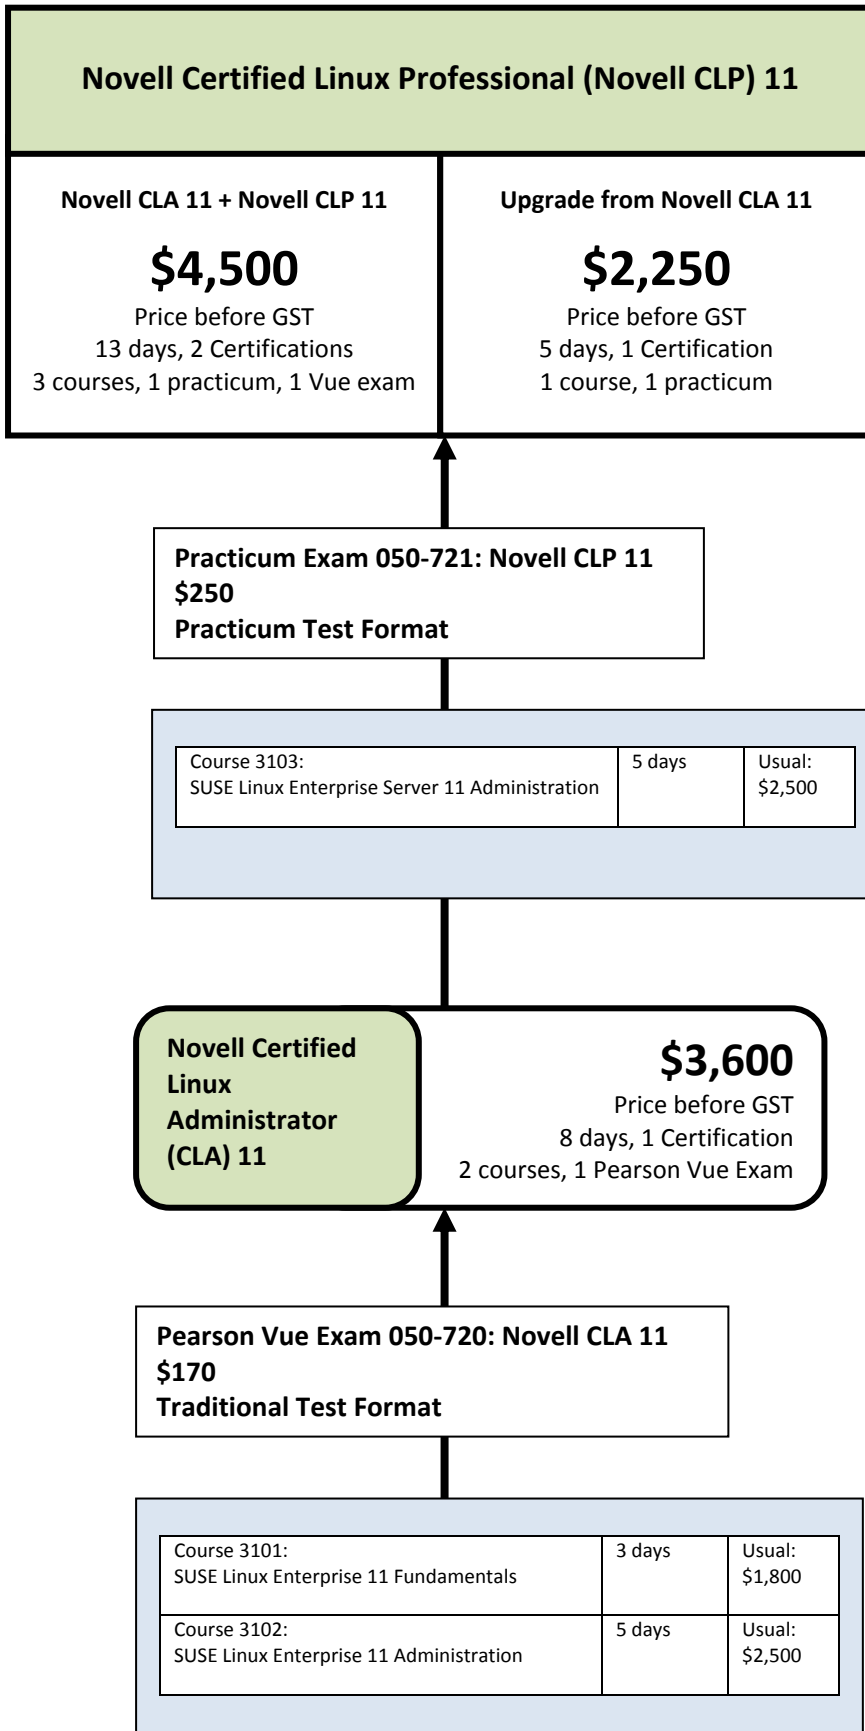

PREMIER TRAINING PROVIDER

Novell Certified Linux Engineer (Novell CLE) for SUSE Linux Enterprise 11 is not available as yet.

TESTING FORMATS

Traditional (Form) Tests
 Traditional tests typically contain 60-70 test items and deliver the same set of questions to every test taker, regardless of the test taker's level of knowledge or proficiency. Your score on a traditional test depends on the number of questions you answer correctly. If you know a great deal about a topic, you can expect to answer more questions correctly than someone who knows less. Traditional tests have a long history and have proven very useful.