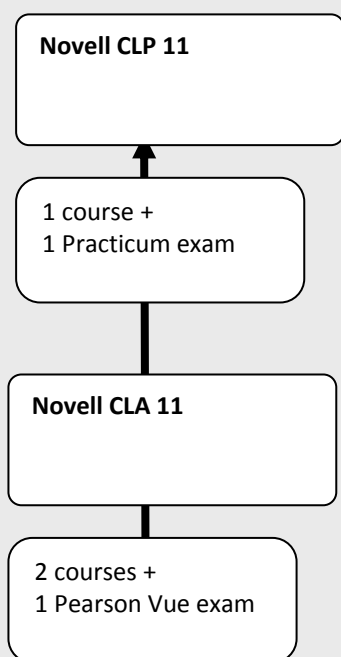

SUSE Linux Enterprise 11 is the most interoperable platform for mission-critical computing—both physical and virtual—from the desktop to the data center.

SUSE Linux Enterprise 11 gives you the lowest-cost, most manageable solution for mixed Linux and Windows computing. By working seamlessly with your existing technologies, SUSE Linux Enterprise turns boundaries into bridges to make your IT work as one.

SUSE Linux Enterprise 11 strengthens your infrastructure with powerful yet cost-effective enterprise capabilities that make it easy to migrate from UNIX. Choose SUSE Linux Enterprise 11 for mission-critical solutions that keep your infrastructure reliable and resilient.

What can you power with SUSE Linux Enterprise 11? Desktops and servers. Physical and virtual machines. Traditional systems and appliances. Linux ubiquity is here and it's ready to make your infrastructure more agile, manageable and cost-effective than ever.