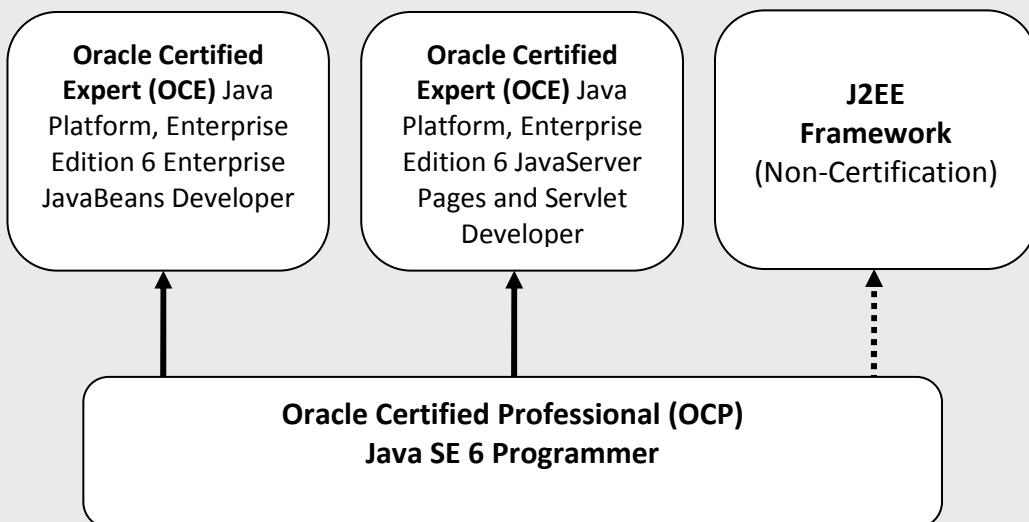

Java Enterprise Edition 6 (Java EE 6)

J2EE Framework

Oracle Certified Expert, Java Platform,
Enterprise Edition 6 Enterprise JavaBeans Developer

Oracle Certified Expert, Java Platform,
Enterprise Edition 6 JavaServer Pages and Servlet Developer

J2EE Framework (Non-Certification)

J2EE or Java Platform, Enterprise Edition (Java EE) builds on the solid foundation of Java Platform, Standard Edition (Java SE) and is the industry standard for implementing enterprise-class service-oriented architecture (SOA) and next-generation web applications. This assessment-based training package provides students with the basic and intermediate knowledge in J2EE Framework.

Oracle Certified Expert, Java Platform, Enterprise Edition 6 JavaServer Pages and Servlet Developer

This certification is geared toward experienced developers of Java technology applications. Certified individuals should have the knowledge and skills to quickly build web applications suited to any Java EE 6 application server using JSP and servlet technologies. They should be familiar with the current methods for analyzing, designing, developing, and deploying web applications with Java technologies and have some experience in constructing and deploying the small-to-medium scale web applications found in intranet and low-volume commercial sites.

Oracle Certified Expert, Java Platform, Enterprise Edition 6 Enterprise JavaBeans Developer

The Oracle Certified Expert, Java Platform, Enterprise Edition 6 Enterprise JavaBeans Developer should have the knowledge required to build robust back-end functionality using Enterprise JavaBeans (EJB[TM]) version 3.1 technology. Through careful exam preparation, the candidate should gain practical experience with the EJB technology coding experience of session beans and message driven-beans. This candidate should also be familiar with EJB design, best practices, transaction management, messaging fundamentals, and security.